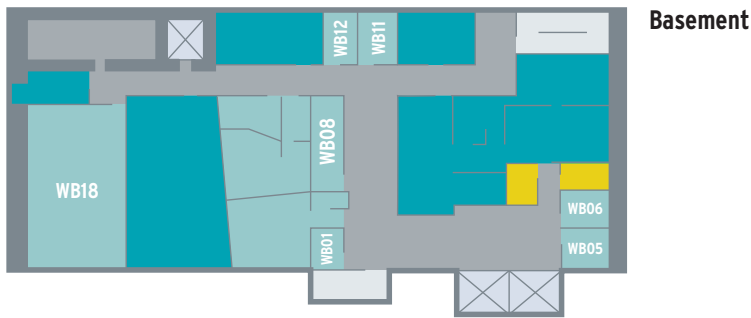

Exchange District Campus
The Roblin Centre

Legend

- Washrooms
- Staff/Administration Areas
- Instructional Spaces
- Health Office
- Security
- Student Services
- Multi-purpose Room
- Bookstore
- Fitness Centre
- Students' Association
- Learning Commons
- Mercantile Store
- Print and Copy Centre
- ▲ Main Entry Points
- ⊠ Elevators
- Stairs

Exchange District Campus
The Roblin Centre

Second Floor

→ Legend

- Washrooms
- Staff/Administration Areas
- Instructional Spaces
- Circulation
- Learning Commons
- Learning Assistance Centre
- X Elevators
- Stairs

Third Floor

→ Legend

- Washrooms
- Staff/Administration Areas
- Instructional Spaces
- Meeting Room
- Elevators
- Stairs

Exchange District Campus
The Roblin Centre

Fourth Floor

Fifth Floor

Sixth Floor

→ Legend