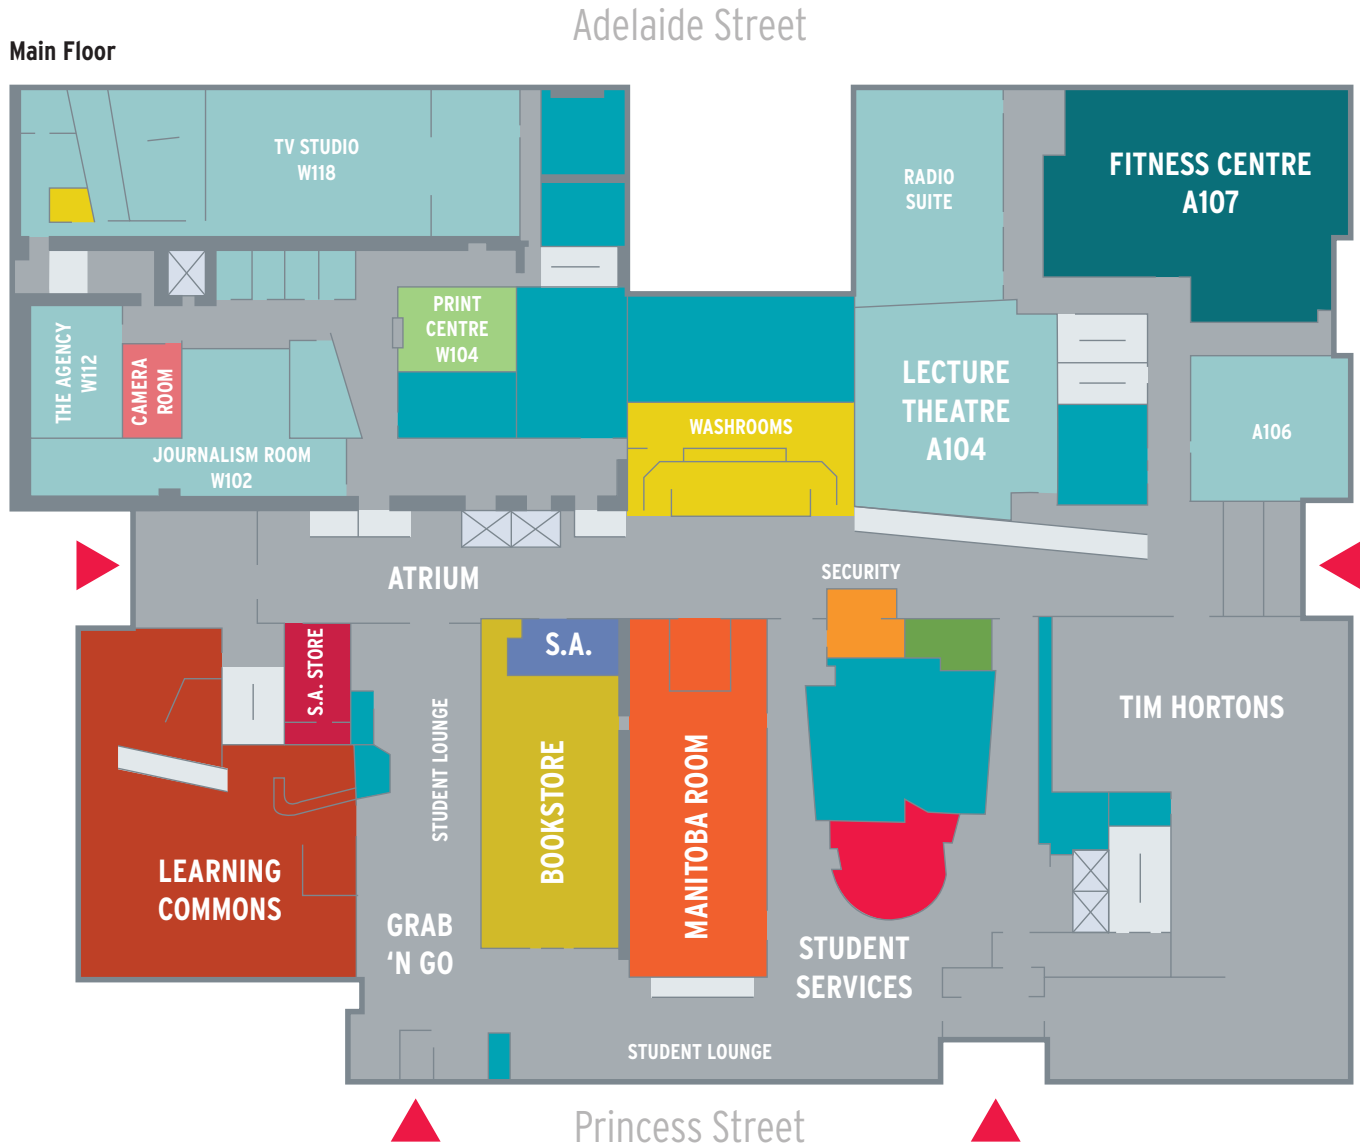

Exchange District Campus
The Roblin Centre

Legend

- Washrooms
- Staff/Administration Areas
- Instructional Spaces
- Health Office
- Security
- Student Services
- Multi-purpose Room
- Bookstore
- Fitness Centre
- Students' Association
- Learning Commons
- Mercantile Store
- Print and Copy Centre
- ▲ Main Entry Points
- ⊠ Elevators
- Stairs

Exchange District Campus
The Roblin Centre

Second Floor

→ Legend

- Washrooms
- Staff/Administration Areas
- Instructional Spaces
- Circulation
- Learning Commons
- Learning Assistance Centre
- X Elevators
- Stairs

Third Floor

→ Legend

- Washrooms
- Staff/Administration Areas
- Instructional Spaces
- Meeting Room
- Elevators
- Stairs

Exchange District Campus
The Roblin Centre

Fourth Floor

Fifth Floor

Sixth Floor

→ Legend

- Washrooms
- Staff/Administration Areas
- Instructional Spaces
- Aboriginal Education Offices
- Meeting Room
- Elevators
- Stairs