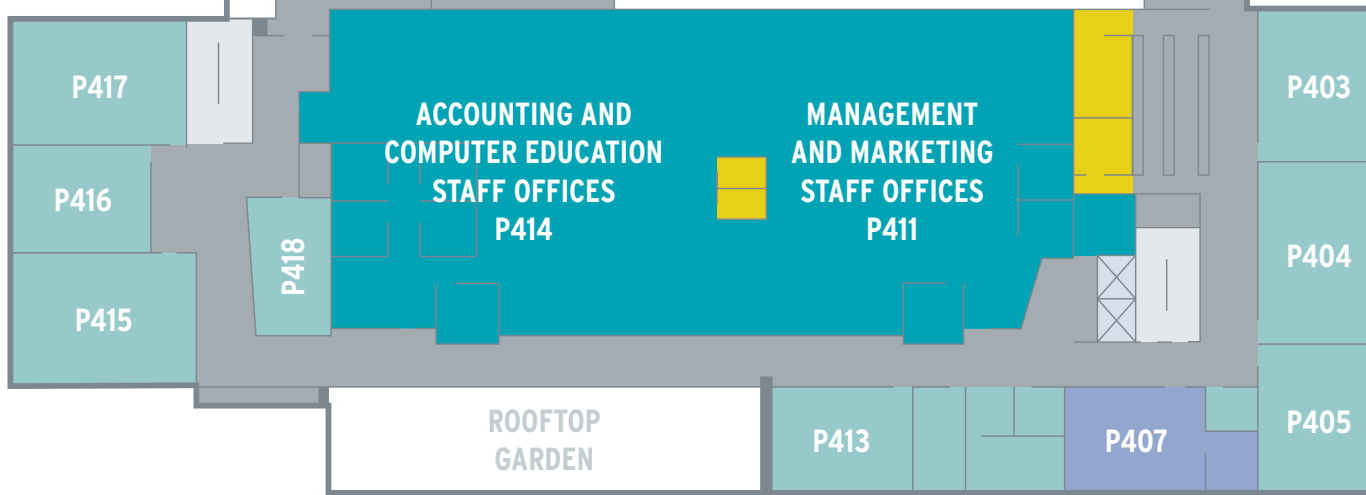

Exchange District Campus
The Roblin Centre

Legend

- Washrooms
- Staff/Administration Areas
- Instructional Spaces
- Health Office
- Security
- Student Services
- Multi-purpose Room
- Bookstore
- Fitness Centre
- Students' Association
- Learning Commons
- Mercantile Store
- Print and Copy Centre
- ▲ Main Entry Points
- ⊠ Elevators
- Stairs

Exchange District Campus
The Roblin Centre

Second Floor

→ Legend

- Washrooms
- Staff/Administration Areas
- Instructional Spaces
- Circulation
- Learning Commons
- Learning Assistance Centre
- X Elevators
- Stairs

Third Floor

→ Legend

- Washrooms
- Staff/Administration Areas
- Instructional Spaces
- Meeting Room
- Elevators
- Stairs

Exchange District Campus
The Roblin Centre

Fourth Floor

Fifth Floor

Sixth Floor

→ Legend

- Washrooms
- Staff/Administration Areas
- Instructional Spaces
- Aboriginal Education Offices
- Meeting Room
- Elevators
- Stairs